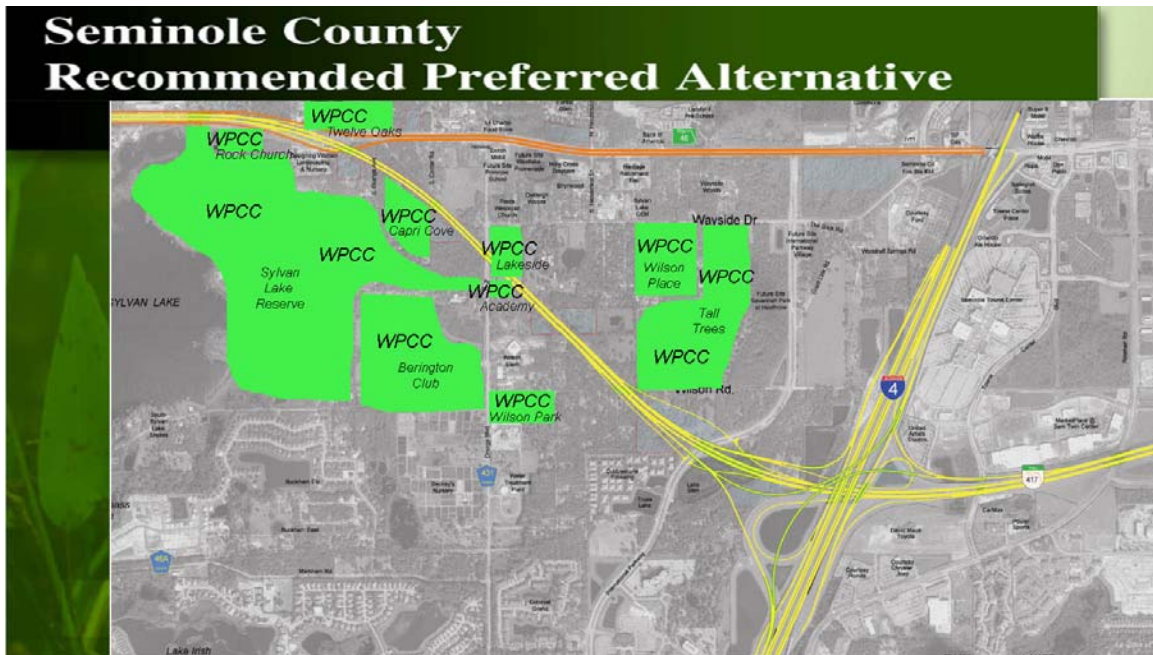

Executive Stakeholders:

- Sylvan Lake Reserve (Glades on Sylvan Lake) Community
- Berington Club Community
- Tall Trees Community
- Capri Cove Community
- Wilson Place Community
- Wilson Park Community
- Rock Church
- Lakeside Fellowship Church
- Academy of Learning
- Twelve Oaks Community
- Buckingham Estates Community